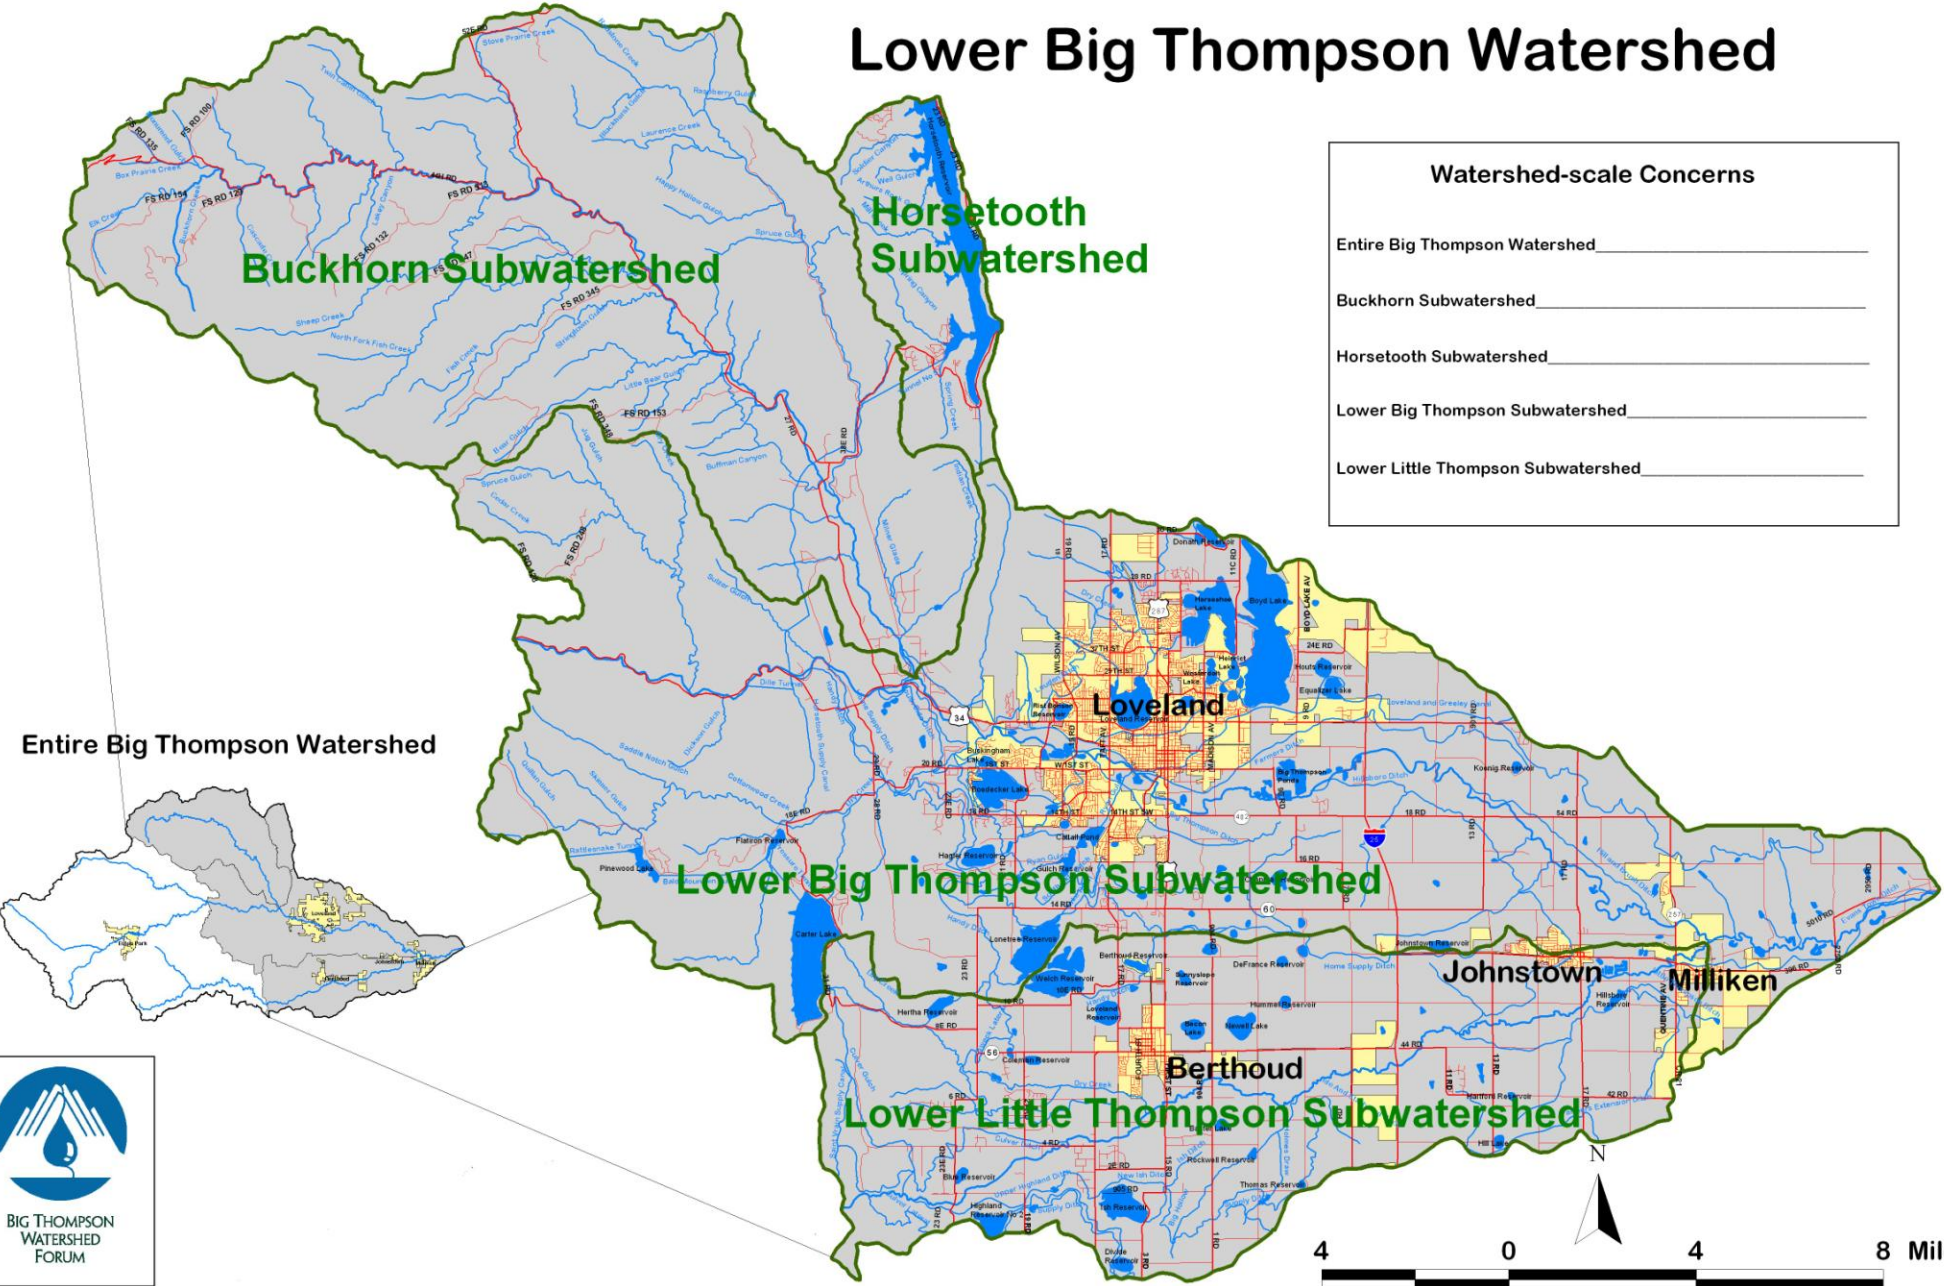

# Lower Big Thompson Watershed

Watershed-scale Concerns	
Entire Big Thompson Watershed	<input type="checkbox"/>
Buckhorn Subwatershed	<input type="checkbox"/>
Horsetooth Subwatershed	<input type="checkbox"/>
Lower Big Thompson Subwatershed	<input type="checkbox"/>
Lower Little Thompson Subwatershed	<input type="checkbox"/>